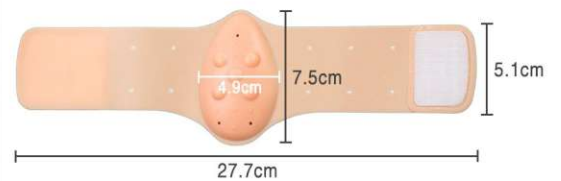

WS-3326

Size: 9.5X8.5X0.3cm
other customized sizes.

WS-3327
Size: 8X6X0.2cm
other customized sizes.

WS-3328
Size: 10X10cm
other customized sizes.

WS-3329
Size: 8X1.2cm
other customized sizes.

WS-3330
 Size: 7.3X2.8X1.3cm
 other customized sizes.

WS-3331
 Size: 8X2.5X1.7cm
 other customized sizes.

WS-3332
 Size: 27.7X5.1X7.5cm
 other customized sizes.

WS-3333
Size: 9X10cm
other customized sizes.

WS-3334
Size: 8X7.8cm
other customized sizes.

WS-3335-3336
Size: 15.5X24/17X1cm
Style: single layer double layer
other customized sizes.