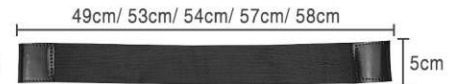

WS-3305
Size: 10X9X1cm
 other customized sizes.

WS-3306
Size: 35X16cm
other customized sizes.

WS-3307
Size: 30X18cm
other customized sizes.

WS-3308
 Size: S M L XL XXL
 other customized sizes.

18cm

19.5cm

WS-3309
 Size: S: 17.5X16cm
 L: 19.5X18cm
 other customized sizes.

15cm

23cm

7.5cm

9cm

WS-3310
 Size: S: 15X7.5cm, L: 23X9cm
 other customized sizes.

WS-3311

Size: S: 34-37 yards, M: 37-40 yards, L: 40-44 yards
other customized sizes.

WS-3312

Size: S: 35-38 yards, M: 39-42 yards
L: 42-45 yards, XL: 45-48 yards
other customized sizes.

WS-3313

Size: 42X24cm
other customized sizes.

WS-3314

Size: S: 73-97 waist, M: 76-108 waist
 L: 81-117 waist, XL: 88-128 waist, XXL: 94-140 waist
 other customized sizes.

WS-3315

Size: 20X15cm
 other customized sizes.

WS-3316

Size: 27.5X14.5cm
 other customized sizes.

WS-3317

Size: S L
other customized sizes.

WS-3318

Size: 117.5X41.5X71cm
other customized sizes.