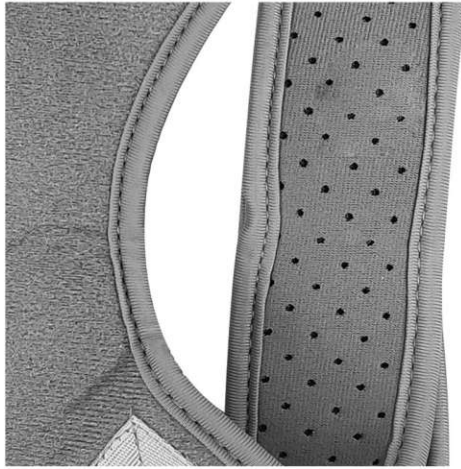

WS-3320

Size: Shoulder strap length 63cm/ 73cm/ 43cm
other customized sizes.

WS-3321

Size: 46X13cm
other customized sizes.

13cm

46cm