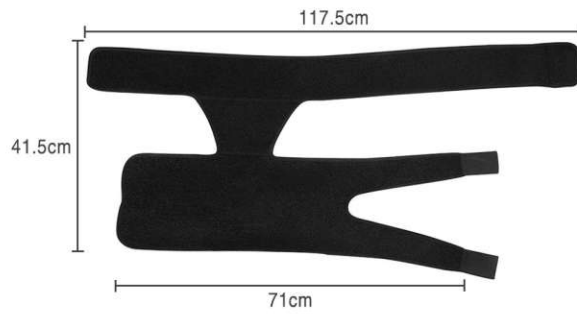

15cm

23cm

7.5cm

9cm

WS-3310
 Size: S: 15X7.5cm, L: 23X9cm
 other customized sizes.

WS-3311

Size: S: 34-37 yards, M: 37-40 yards, L: 40-44 yards
other customized sizes.

WS-3312

Size: S: 35-38 yards, M: 39-42 yards
L: 42-45 yards, XL: 45-48 yards
other customized sizes.

WS-3313

Size: 42X24cm
other customized sizes.

WS-3314

Size: S: 73-97 waist, M: 76-108 waist
 L: 81-117 waist, XL: 88-128 waist, XXL: 94-140 waist
 other customized sizes.

WS-3315

Size: 20X15cm
 other customized sizes.

WS-3316

Size: 27.5X14.5cm
 other customized sizes.

WS-3317

Size: S L
other customized sizes.

WS-3318

Size: 117.5X41.5X71cm
other customized sizes.

WS-3319

Size: 10X10cm, 13X11cm
other customized sizes.

WS-3320

Size: Shoulder strap length 63cm/ 73cm/ 43cm
other customized sizes.

WS-3321

Size: 46X13cm
other customized sizes.

13cm

46cm