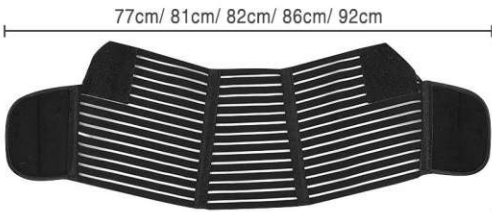

WS-3302
 Size: S M L
 other customized sizes.

WS-3303

Size: S: 34-36 yards, M: 37-39 yards
 L: 40-43 yards, XL: 44-47 yards
 other customized sizes.

WS-3304

Size: S: 80X42cm, M: 90X42cm
 L: 96X42cm, XL: 103X42cm, XXL: 116X42cm
 other customized sizes.

WS-3305
Size: 10X9X1cm
 other customized sizes.

WS-3306
Size: 35X16cm
other customized sizes.

WS-3307
Size: 30X18cm
other customized sizes.

WS-3308
 Size: S M L XL XXL
 other customized sizes.

18cm

19.5cm

WS-3309
 Size: S: 17.5X16cm
 L: 19.5X18cm
 other customized sizes.

15cm

23cm

7.5cm

9cm

WS-3310
 Size: S: 15X7.5cm, L: 23X9cm
 other customized sizes.

WS-3311

Size: S: 34-37 yards, M: 37-40 yards, L: 40-44 yards
other customized sizes.

WS-3312

Size: S: 35-38 yards, M: 39-42 yards
L: 42-45 yards, XL: 45-48 yards
other customized sizes.

WS-3313

Size: 42X24cm
other customized sizes.

WS-3314

Size: S: 73-97 waist, M: 76-108 waist
 L: 81-117 waist, XL: 88-128 waist, XXL: 94-140 waist
 other customized sizes.