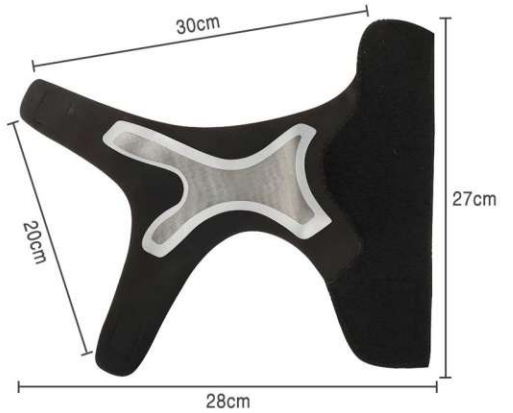

WS-3302
 Size: S M L
 other customized sizes.

WS-3303

Size: S: 34-36 yards, M: 37-39 yards
 L: 40-43 yards, XL: 44-47 yards
 other customized sizes.

WS-3304

Size: S: 80X42cm, M: 90X42cm
 L: 96X42cm, XL: 103X42cm, XXL: 116X42cm
 other customized sizes.

WS-3305
Size: 10X9X1cm
 other customized sizes.

WS-3306
Size: 35X16cm
other customized sizes.

WS-3307
Size: 30X18cm
other customized sizes.

WS-3308
 Size: S M L XL XXL
 other customized sizes.

18cm

19.5cm

WS-3309
 Size: S: 17.5X16cm
 L: 19.5X18cm
 other customized sizes.

15cm

23cm

7.5cm

9cm

WS-3310
 Size: S: 15X7.5cm, L: 23X9cm
 other customized sizes.

WS-3311

Size: S: 34-37 yards, M: 37-40 yards, L: 40-44 yards
other customized sizes.

WS-3312

Size: S: 35-38 yards, M: 39-42 yards
L: 42-45 yards, XL: 45-48 yards
other customized sizes.

WS-3313

Size: 42X24cm
other customized sizes.

WS-3314

Size: S: 73-97 waist, M: 76-108 waist
 L: 81-117 waist, XL: 88-128 waist, XXL: 94-140 waist
 other customized sizes.