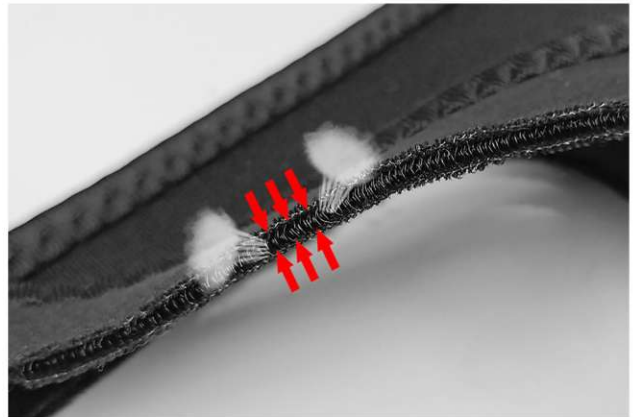

WS-3305
Size: 10X9X1cm
 other customized sizes.

WS-3306
Size: 35X16cm
other customized sizes.

WS-3307
Size: 30X18cm
other customized sizes.

WS-3308
 Size: S M L XL XXL
 other customized sizes.

18cm

19.5cm

WS-3309
 Size: S: 17.5X16cm
 L: 19.5X18cm
 other customized sizes.

15cm

23cm

7.5cm

9cm

WS-3310
 Size: S: 15X7.5cm, L: 23X9cm
 other customized sizes.

WS-3311

Size: S: 34-37 yards, M: 37-40 yards, L: 40-44 yards
other customized sizes.

WS-3312

Size: S: 35-38 yards, M: 39-42 yards
L: 42-45 yards, XL: 45-48 yards
other customized sizes.

WS-3313

Size: 42X24cm
other customized sizes.

WS-3314

Size: S: 73-97 waist, M: 76-108 waist
 L: 81-117 waist, XL: 88-128 waist, XXL: 94-140 waist
 other customized sizes.