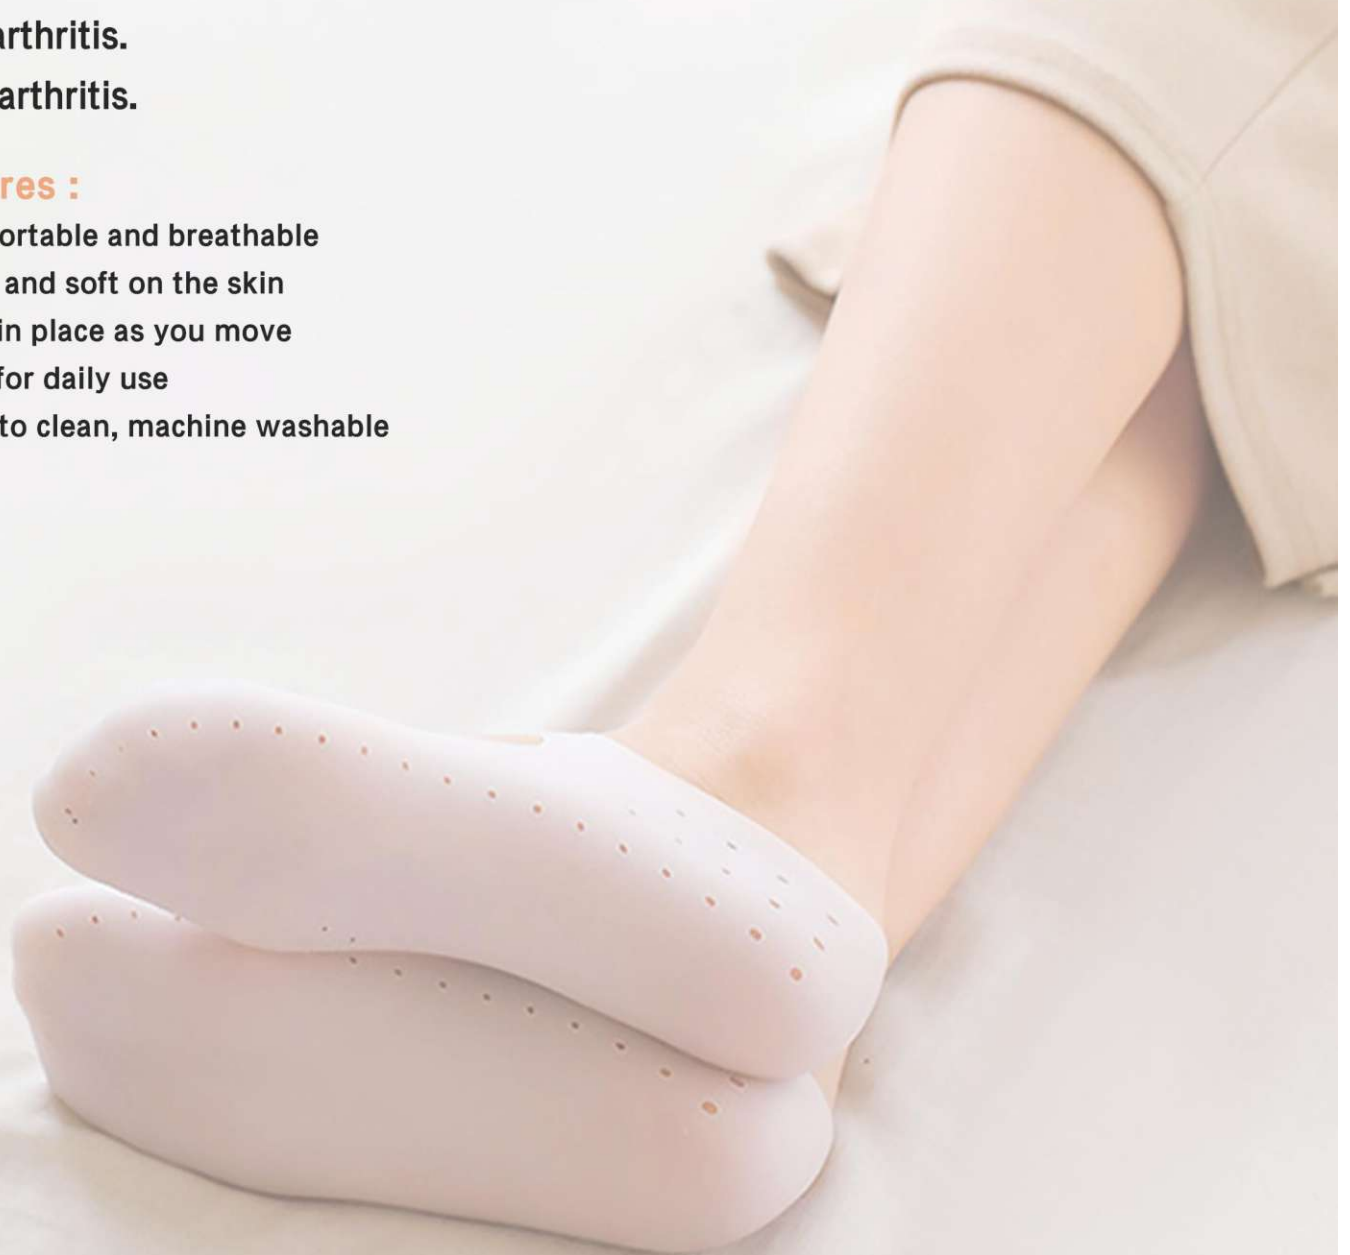

SUPPORT BRACE

Support Brace is a device that a person wears to assist with their daily function, reduce pain, or improve efficiency in a task that they want to get back to, and offers moderate support, making it a good fit for daily use, as well as more intense activities. Support braces can be used around the knee, ankle, elbow, and wrist. They may help the person by providing guidance to movement throughout the joint, improving stability, decreasing weight bearing through painful areas of the joint, or limit muscular/tendon contraction at that specific area. Ideal for athletes and active individuals dealing with ligament instabilities, meniscus injuries, sprains, or osteoarthritis.

osteoarthritis.

Features :

- Comfortable and breathable
- Light and soft on the skin
- Stay in place as you move
- Safe for daily use
- Easy to clean, machine washable

WS-3301
 Size: 41X26.5cm
 other customized sizes.